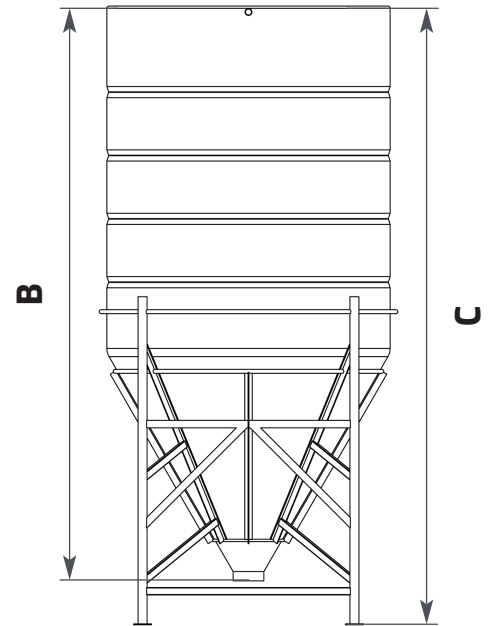

Think Tank. Think ENDURATANK

**NEED
MORE HELP?
CALL US ON
01778 562810**

CONE TANK TECHNICAL SPECIFICATION

OPEN TOP 60°	17511660		
CAPACITY (Litres)	8000	CAPACITY (Gallons)	1760

WITH FRAME		Standard Outlet	2"
C (mm)	4150	D (mm)	2180

WITHOUT FRAME		Standard Outlet	2"
A (mm)	1900	B (mm)	3860

Please note:
Tank sizes quoted are subject to a +/- 3% variation

ENDURATANK

© Enduramaxx 2016. Copyright of this drawing is reserved by Enduramaxx. The issue of this drawing is confidential disclosure of its contents, and is made conditional that it is neither disclosed to a third party, nor any item described herein and designed by Enduramaxx is produced either in whole or in part without the written consent of Enduramaxx.